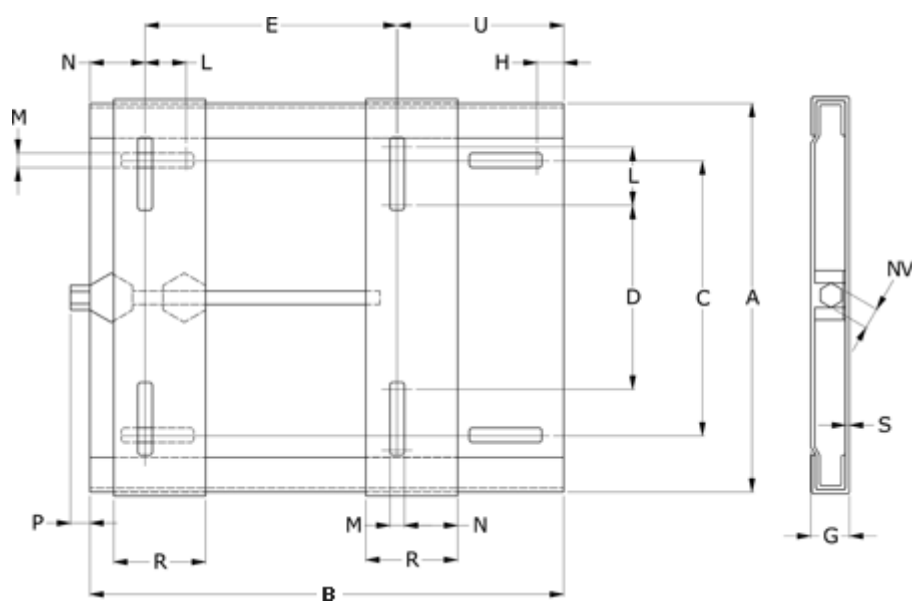

# Data Sheet

Article number: 420511090112  
Description: Motorbase SL00307  
for motorsize 90/112

## Measures

A = 213	M = 10.5
B = 307	N = 20
C = 108	NV = 19
D = 65	P = 42
E = 100	R = 70
G = 35	S = 3
H = 30	U = 175
L = 50	